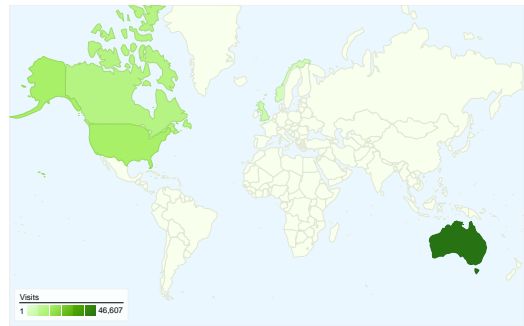

**Site Usage**

**96,024** Visits

**72.93%** Bounce Rate

**158,506** Pageviews

**00:01:52** Avg. Time on Site

**1.65** Pages/Visit

**33.79%** % New Visits

**Visitors Overview**

**Visitors**  
**43,950**

**Map Overlay world**

**Traffic Sources Overview**

- **Direct Traffic**  
57,743.00 (60.13%)
- **Search Engines**  
20,176.00 (21.01%)
- **Referring Sites**  
17,950.00 (18.69%)
- **Other**  
155 (0.16%)

**All traffic sources sent a total of 96,024 visits**

-  **60.13% Direct Traffic**
-  **18.69% Referring Sites**
-  **21.01% Search Engines**

## Top Content

Pages	Pageviews	% Pageviews
/	91,282	57.59%
/no/	5,276	3.33%
/cgi-bin/show_news.pl?country=Canada	5,072	3.20%
/cgi-bin/show_news.pl?country=USA	4,672	2.95%
/cgi-bin/solidarityforever/show_campaign.cgi?c=453	4,294	2.71%