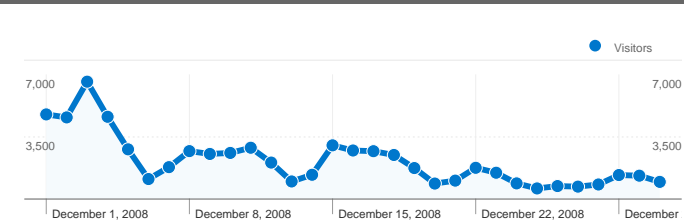

**Site Usage**

**96,024** Visits

**72.93%** Bounce Rate

**158,506** Pageviews

**00:01:52** Avg. Time on Site

**1.65** Pages/Visit

**33.79%** % New Visits

**Visitors Overview**

**Content Overview**

Pages	Pageviews	% Pageviews
/	91,282	57.59%
/no/	5,276	3.33%
/cgi-	5,072	3.20%
/cgi-	4,672	2.95%
/cgi-	4,294	2.71%

**43,950 people visited this site**

**96,024** Visits

**43,950** Absolute Unique Visitors

**All traffic sources sent a total of 96,024 visits**

-  **60.13% Direct Traffic**
-  **18.69% Referring Sites**
-  **21.01% Search Engines**

**Pages on this site were viewed a total of 158,506 times**

**158,506** Pageviews

**111,755** Unique Views

**72.93%** Bounce Rate