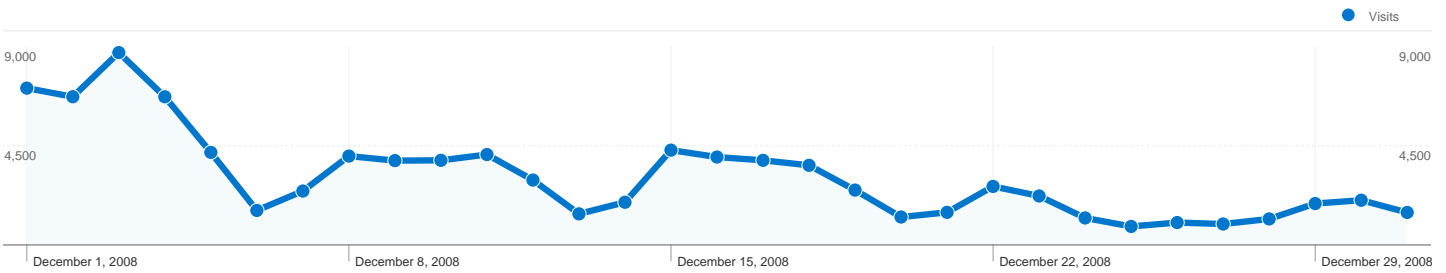

**Site Usage**

**96,024** Visits

**72.93%** Bounce Rate

**158,506** Pageviews

**00:01:52** Avg. Time on Site

**1.65** Pages/Visit

**33.79%** % New Visits

**Visitors Overview**

**Content Overview**

Pages	Pageviews	% Pageviews
/	91,282	57.59%
/no/	5,276	3.33%
/cgi-	5,072	3.20%
/cgi-	4,672	2.95%
/cgi-	4,294	2.71%

**43,950 people visited this site**

**96,024** Visits

**43,950** Absolute Unique Visitors

**158,506** Pageviews

**1.65** Average Pageviews

**00:01:52** Time on Site

**72.93%** Bounce Rate

**33.79%** New Visits

**Technical Profile**

Browser	Visits	% visits	Connection Speed	Visits	% visits
Internet Explorer	69,559	72.44%	Unknown	50,484	52.57%
Firefox	19,223	20.02%	DSL	22,178	23.10%
Safari	4,471	4.66%	Cable	12,704	13.23%
Opera	1,212	1.26%	T1	6,902	7.19%
Mozilla	695	0.72%	Dialup	3,398	3.54%

**All traffic sources sent a total of 96,024 visits**

-  **60.13% Direct Traffic**
-  **18.69% Referring Sites**
-  **21.01% Search Engines**