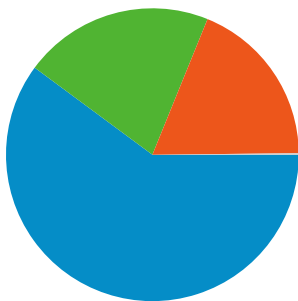

Traffic Sources Overview

- **Direct Traffic**
  57,743.00 (60.13%)
- **Search Engines**
  20,176.00 (21.01%)
- **Referring Sites**
  17,950.00 (18.69%)
- **Other**
  155 (0.16%)

Content Overview

Pages	Pageviews	% Pageviews
/	91,282	57.59%
/no/	5,276	3.33%
/cgi-	5,072	3.20%
/cgi-	4,672	2.95%
/cgi-	4,294	2.71%