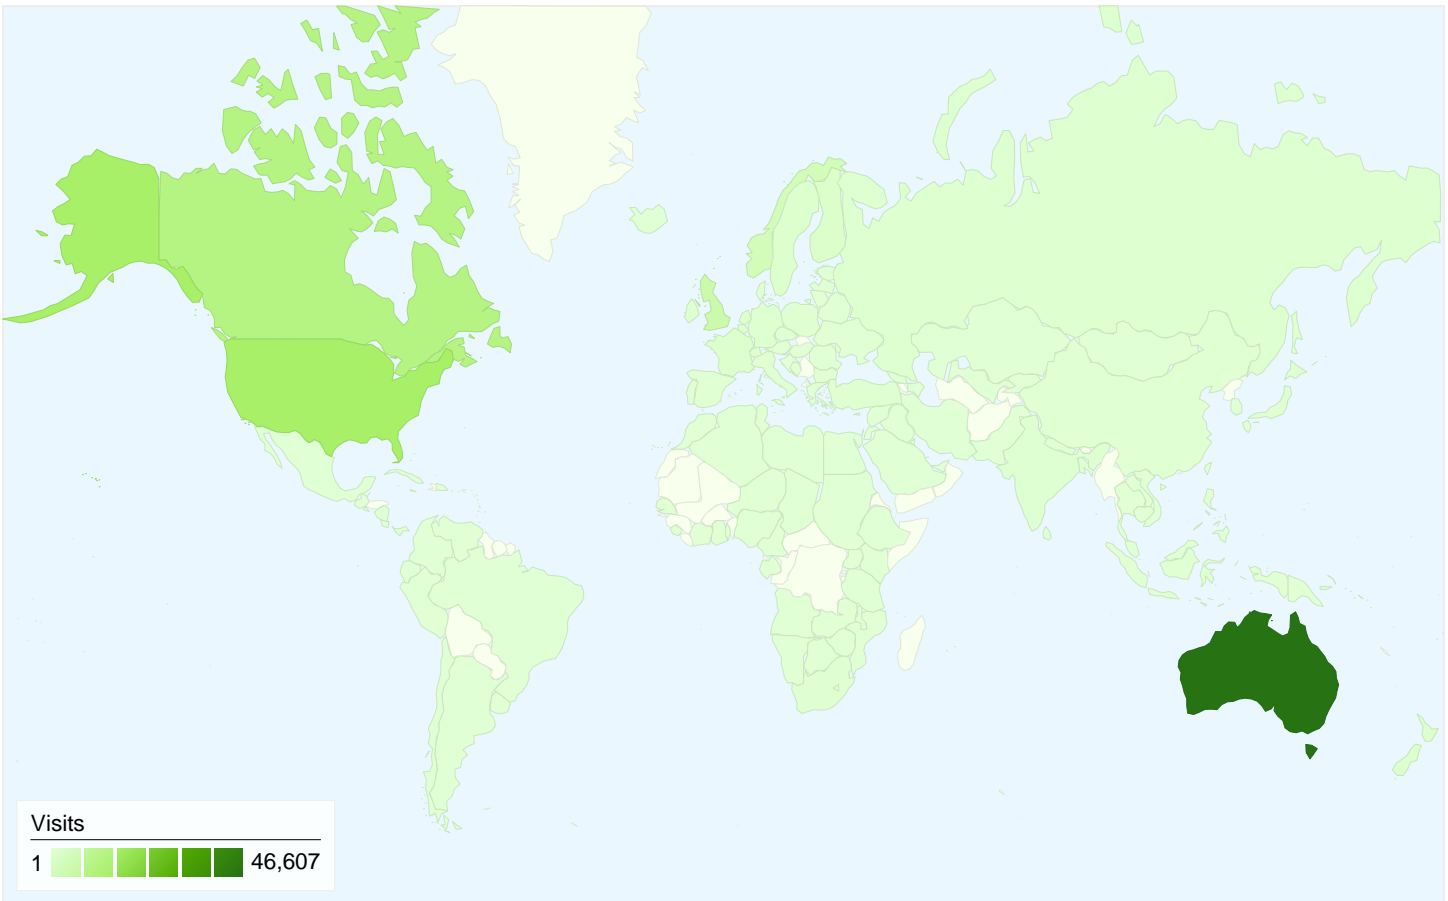

**Visitors**  
**43,950**

**Map Overlay world**

**Traffic Sources Overview**

- **Direct Traffic**  
57,743.00 (60.13%)
- **Search Engines**  
20,176.00 (21.01%)
- **Referring Sites**  
17,950.00 (18.69%)
- **Other**  
155 (0.16%)

**All traffic sources sent a total of 96,024 visits**

-  **60.13% Direct Traffic**
-  **18.69% Referring Sites**
-  **21.01% Search Engines**

## Top Traffic Sources

Sources	Visits	% visits
(direct) ((none))	57,743	60.13%
google (organic)	17,522	18.25%
laborstart.org (referral)	1,405	1.46%
live (organic)	1,250	1.30%
labourstart.org (referral)	773	0.81%

Keywords	Visits	% visits
aeu	1,701	8.43%
labourstart	1,663	8.24%
hsu	1,206	5.98%
psa	989	4.90%
labour start	910	4.51%

**96,024 visits came from 150 countries/territories**

Site Usage

Visits	Pages/Visit	Avg. Time on Site	% New Visits	Bounce Rate	
<b>96,024</b> % of Site Total: 100.00%	<b>1.65</b> Site Avg: 1.65 (0.00%)	<b>00:01:52</b> Site Avg: 00:01:52 (0.00%)	<b>33.83%</b> Site Avg: 33.79% (0.10%)	<b>72.93%</b> Site Avg: 72.93% (0.00%)	
Country/Territory	Visits	Pages/Visit	Avg. Time on Site	% New Visits	Bounce Rate
Australia	<b>46,607</b>	1.38	00:01:12	35.31%	79.31%
United States	<b>15,076</b>	1.83	00:02:47	31.92%	68.51%
Canada	<b>11,403</b>	1.88	00:02:21	30.06%	68.75%
United Kingdom	<b>5,476</b>	1.97	00:01:59	28.58%	65.05%
Norway	<b>3,537</b>	1.71	00:02:16	12.55%	68.25%
Finland	<b>1,383</b>	1.93	00:01:54	33.19%	63.70%
Sweden	<b>920</b>	2.19	00:02:36	22.28%	58.59%
France	<b>895</b>	2.13	00:02:10	45.47%	62.01%
New Zealand	<b>842</b>	2.11	00:04:44	29.22%	61.52%
Netherlands	<b>741</b>	1.86	00:01:04	37.38%	67.75%