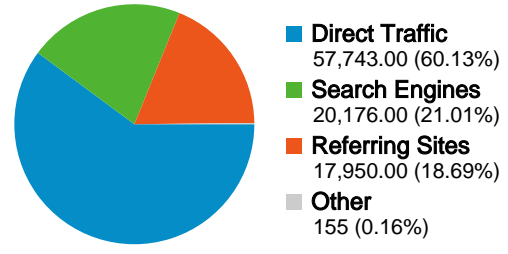

**Visitors**  
**43,950**

**Map Overlay world**

**Traffic Sources Overview**

- **Direct Traffic**  
57,743.00 (60.13%)
- **Search Engines**  
20,176.00 (21.01%)
- **Referring Sites**  
17,950.00 (18.69%)
- **Other**  
155 (0.16%)

**Content Overview**

Pages	Pageviews	% Pageviews
/	91,282	57.59%
/no/	5,276	3.33%
/cgi-	5,072	3.20%
/cgi-	4,672	2.95%
/cgi-	4,294	2.71%

**43,950 people visited this site**

**96,024** Visits

**43,950** Absolute Unique Visitors

**All traffic sources sent a total of 96,024 visits**

-  **60.13% Direct Traffic**
-  **18.69% Referring Sites**
-  **21.01% Search Engines**

## Top Traffic Sources

Sources	Visits	% visits
(direct) ((none))	57,743	60.13%
google (organic)	17,522	18.25%
laborstart.org (referral)	1,405	1.46%
live (organic)	1,250	1.30%
labourstart.org (referral)	773	0.81%