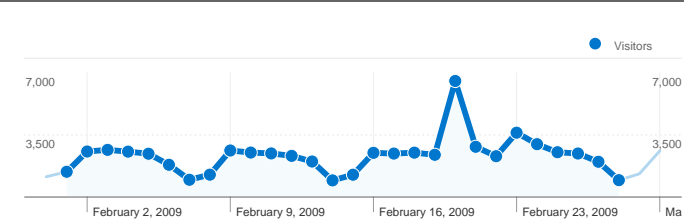

**Site Usage**

**92,556** Visits

**72.34%** Bounce Rate

**149,903** Pageviews

**00:01:56** Avg. Time on Site

**1.62** Pages/Visit

**36.57%** % New Visits

**Visitors Overview**

**Visitors**  
**43,103**

**Map Overlay world**

**Traffic Sources Overview**

- **Direct Traffic**  
55,252.00 (59.70%)
- **Search Engines**  
18,839.00 (20.35%)
- **Referring Sites**  
18,317.00 (19.79%)
- **Other**  
148 (0.16%)

**Content Overview**

Pages	Pageviews	% Pageviews
/	83,641	55.80%
/cgi-	9,220	6.15%
/no/	6,083	4.06%
/cgi-	4,671	3.12%
/cgi-	4,643	3.10%

**43,103 people visited this site**

**92,556 Visits**

**43,103 Absolute Unique Visitors**

**Pages on this site were viewed a total of 149,903 times**

 **149,903** Pageviews

 **107,020** Unique Views

 **72.34%** Bounce Rate