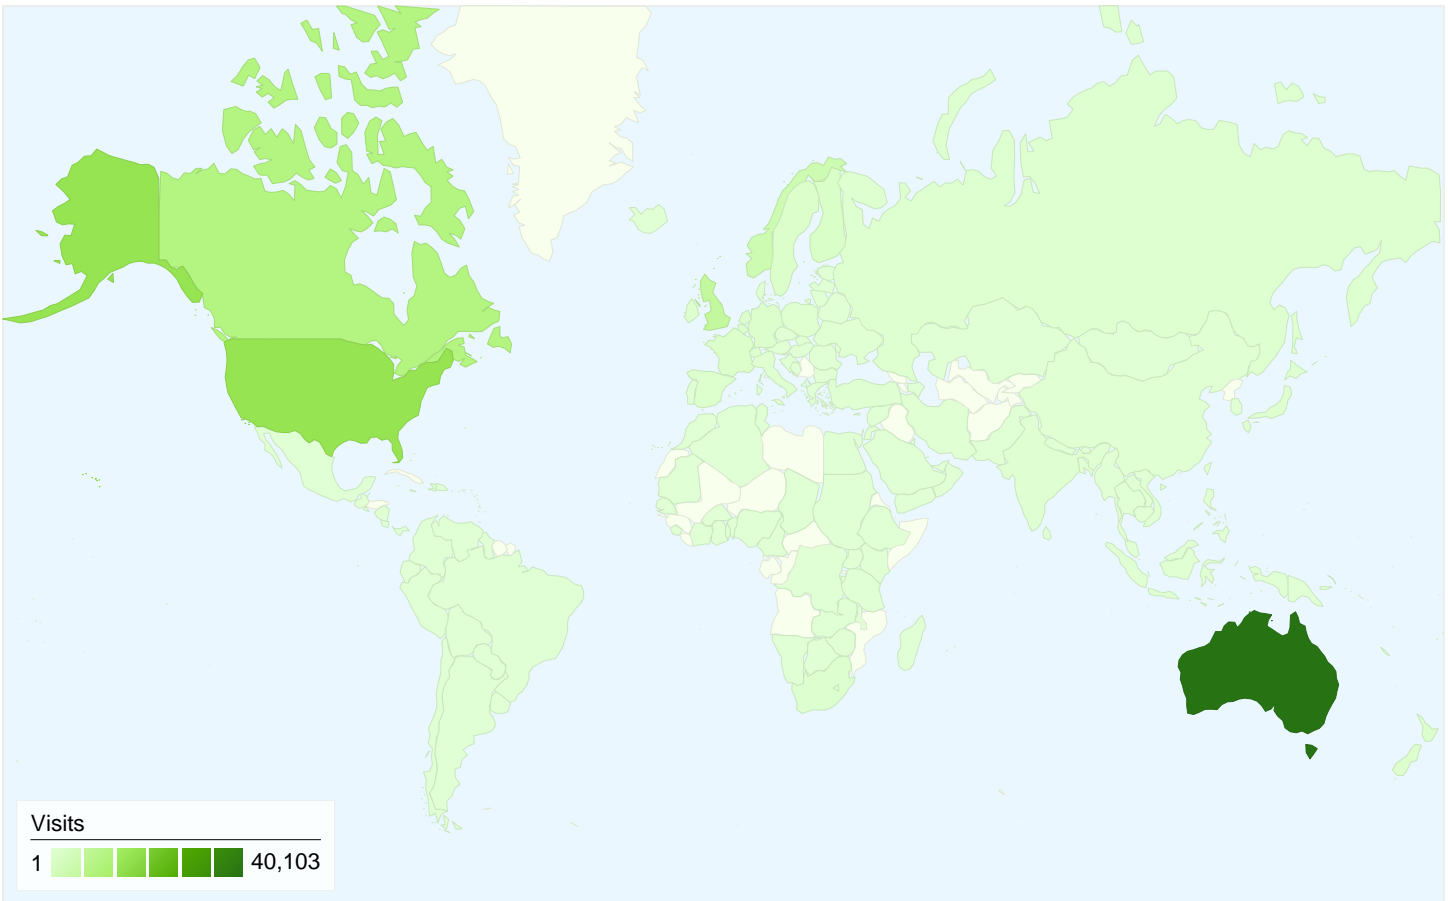

**Visitors**  
**43,103**

**Map Overlay world**

**Traffic Sources Overview**

- **Direct Traffic**  
55,252.00 (59.70%)
- **Search Engines**  
18,839.00 (20.35%)
- **Referring Sites**  
18,317.00 (19.79%)
- **Other**  
148 (0.16%)

All traffic sources sent a total of 92,556 visits

-  59.70% Direct Traffic
-  19.79% Referring Sites
-  20.35% Search Engines

- **Direct Traffic**  
55,252.00 (59.70%)
- **Search Engines**  
18,839.00 (20.35%)
- **Referring Sites**  
18,317.00 (19.79%)
- **Other**  
148 (0.16%)

## Top Traffic Sources

Sources	Visits	% visits	Keywords	Visits	% visits
(direct) ((none))	55,252	59.70%	aeu	1,798	9.54%
google (organic)	16,505	17.83%	labourstart	1,513	8.03%
laborstart.org (referral)	1,171	1.27%	labour start	1,307	6.94%
labourstart.org (referral)	924	1.00%	psa	1,219	6.47%
live (organic)	882	0.95%	hsu	1,137	6.04%

**92,556 visits came from 159 countries/territories**

Site Usage

Visits	Pages/Visit	Avg. Time on Site	% New Visits	Bounce Rate	
<b>92,556</b> % of Site Total: 100.00%	<b>1.62</b> Site Avg: 1.62 (0.00%)	<b>00:01:56</b> Site Avg: 00:01:56 (0.00%)	<b>36.63%</b> Site Avg: 36.57% (0.15%)	<b>72.34%</b> Site Avg: 72.34% (0.00%)	
Country/Territory	Visits	Pages/Visit	Avg. Time on Site	% New Visits	Bounce Rate
Australia	<b>40,103</b>	1.39	00:01:26	37.17%	78.05%
United States	<b>15,683</b>	1.72	00:02:36	32.03%	68.92%
Canada	<b>9,986</b>	1.77	00:02:34	30.88%	68.72%
United Kingdom	<b>6,422</b>	1.82	00:01:56	38.20%	68.59%
Norway	<b>4,126</b>	1.76	00:02:26	19.73%	66.46%
Finland	<b>1,499</b>	2.00	00:02:05	29.22%	61.17%
Sweden	<b>1,115</b>	2.08	00:02:35	31.12%	62.42%
France	<b>1,113</b>	2.04	00:02:00	52.47%	59.75%
Belgium	<b>950</b>	1.42	00:00:41	39.26%	79.68%
Germany	<b>919</b>	2.08	00:02:00	50.27%	66.92%