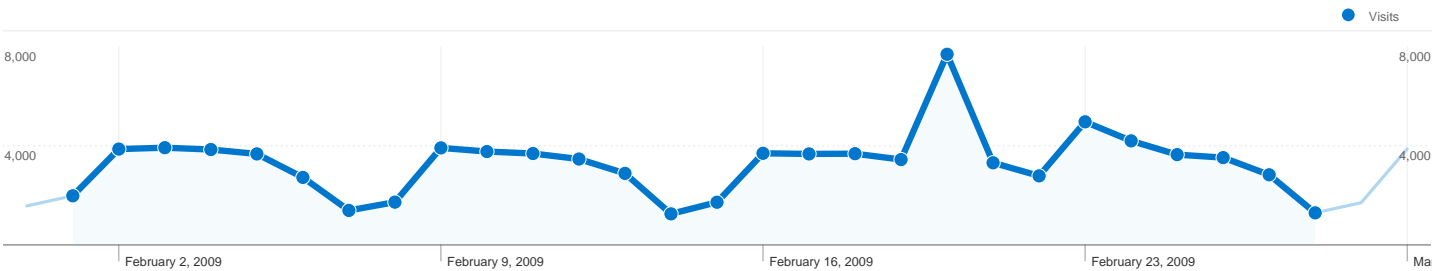

**Site Usage**

**92,556** Visits

**72.34%** Bounce Rate

**149,903** Pageviews

**00:01:56** Avg. Time on Site

**1.62** Pages/Visit

**36.57%** % New Visits

**Visitors Overview**

**Content Overview**

Pages	Pageviews	% Pageviews
/	83,641	55.80%
/cgi-	9,220	6.15%
/no/	6,083	4.06%
/cgi-	4,671	3.12%
/cgi-	4,643	3.10%

**43,103 people visited this site**

**92,556 Visits**

**43,103 Absolute Unique Visitors**

**149,903 Pageviews**

**1.62 Average Pageviews**

**00:01:56 Time on Site**

**72.34% Bounce Rate**

**36.57% New Visits**

**Technical Profile**

Browser	Visits	% visits	Connection Speed	Visits	% visits
Internet Explorer	65,115	70.35%	Unknown	46,342	50.07%
Firefox	19,674	21.26%	DSL	24,052	25.99%
Safari	4,984	5.38%	Cable	12,562	13.57%
Opera	1,137	1.23%	T1	5,968	6.45%
Chrome	791	0.85%	Dialup	3,226	3.49%

All traffic sources sent a total of 92,556 visits

-  59.70% Direct Traffic
-  19.79% Referring Sites
-  20.35% Search Engines

- **Direct Traffic**  
55,252.00 (59.70%)
- **Search Engines**  
18,839.00 (20.35%)
- **Referring Sites**  
18,317.00 (19.79%)
- **Other**  
148 (0.16%)