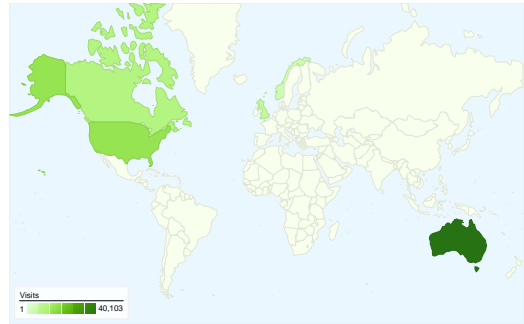

**Visitors**  
**43,103**

**Map Overlay world**

**Traffic Sources Overview**

- **Direct Traffic**  
55,252.00 (59.70%)
- **Search Engines**  
18,839.00 (20.35%)
- **Referring Sites**  
18,317.00 (19.79%)
- **Other**  
148 (0.16%)

All traffic sources sent a total of 92,556 visits

-  59.70% Direct Traffic
-  19.79% Referring Sites
-  20.35% Search Engines

- **Direct Traffic**  
55,252.00 (59.70%)
- **Search Engines**  
18,839.00 (20.35%)
- **Referring Sites**  
18,317.00 (19.79%)
- **Other**  
148 (0.16%)

**92,556 visits came from 159 countries/territories**

Site Usage

Visits	Pages/Visit	Avg. Time on Site	% New Visits	Bounce Rate	
<b>92,556</b> % of Site Total: 100.00%	<b>1.62</b> Site Avg: 1.62 (0.00%)	<b>00:01:56</b> Site Avg: 00:01:56 (0.00%)	<b>36.63%</b> Site Avg: 36.57% (0.15%)	<b>72.34%</b> Site Avg: 72.34% (0.00%)	
Country/Territory	Visits	Pages/Visit	Avg. Time on Site	% New Visits	Bounce Rate
Australia	<b>40,103</b>	1.39	00:01:26	37.17%	78.05%
United States	<b>15,683</b>	1.72	00:02:36	32.03%	68.92%
Canada	<b>9,986</b>	1.77	00:02:34	30.88%	68.72%
United Kingdom	<b>6,422</b>	1.82	00:01:56	38.20%	68.59%
Norway	<b>4,126</b>	1.76	00:02:26	19.73%	66.46%
Finland	<b>1,499</b>	2.00	00:02:05	29.22%	61.17%
Sweden	<b>1,115</b>	2.08	00:02:35	31.12%	62.42%
France	<b>1,113</b>	2.04	00:02:00	52.47%	59.75%
Belgium	<b>950</b>	1.42	00:00:41	39.26%	79.68%
Germany	<b>919</b>	2.08	00:02:00	50.27%	66.92%

## Top Content

Pages	Pageviews	% Pageviews
/	83,641	55.80%
/cgi-bin/solidarityforever/show_campaign.cgi?c=468	9,220	6.15%
/no/	6,083	4.06%
/cgi-bin/show_news.pl?country=Canada	4,671	3.12%
/cgi-bin/show_news.pl?country=USA	4,643	3.10%