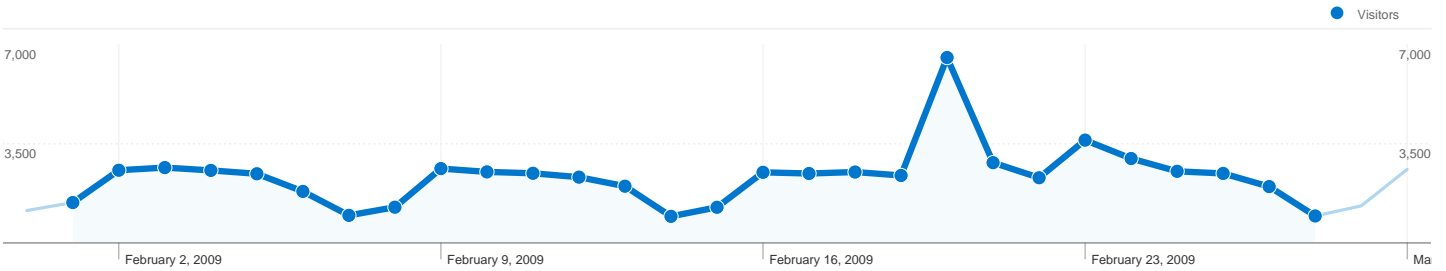

**Site Usage**

**92,556** Visits

**72.34%** Bounce Rate

**149,903** Pageviews

**00:01:56** Avg. Time on Site

**1.62** Pages/Visit

**36.57%** % New Visits

**Visitors Overview**

**Visitors**  
**43,103**

**Map Overlay world**

**Traffic Sources Overview**

- **Direct Traffic**  
55,252.00 (59.70%)
- **Search Engines**  
18,839.00 (20.35%)
- **Referring Sites**  
18,317.00 (19.79%)
- **Other**  
148 (0.16%)

**Content Overview**

Pages	Pageviews	% Pageviews
/	83,641	55.80%
/cgi-	9,220	6.15%
/no/	6,083	4.06%
/cgi-	4,671	3.12%
/cgi-	4,643	3.10%

**43,103 people visited this site**

**92,556 Visits**

**43,103 Absolute Unique Visitors**

**Pages on this site were viewed a total of 149,903 times**

 **149,903** Pageviews

 **107,020** Unique Views

 **72.34%** Bounce Rate